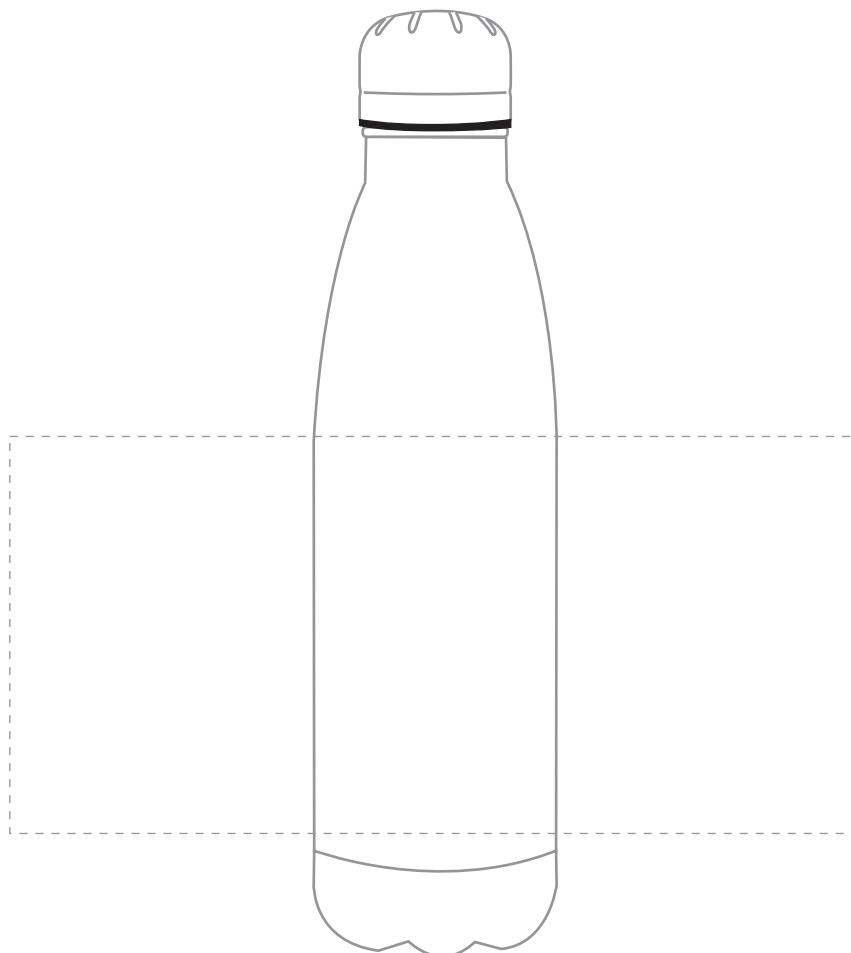

Your Ref:

Quantity:

Product Code: MG0332

Our Ref:

Version: 1

Product Colour: WHITE

PRINTING CONCERNS:**PRODUCT INFO:**

- Logos will be directly opposite
- Logos will NOT be directly opposite

We stock this item in the following colours

**PANTONE REFERENCE(S)**

-  Full colour printing

ARTWORK SCALE 50%

Product Image for visualisation
- colours may vary

The dashed line is to demonstrate print area and will not appear on your printed item